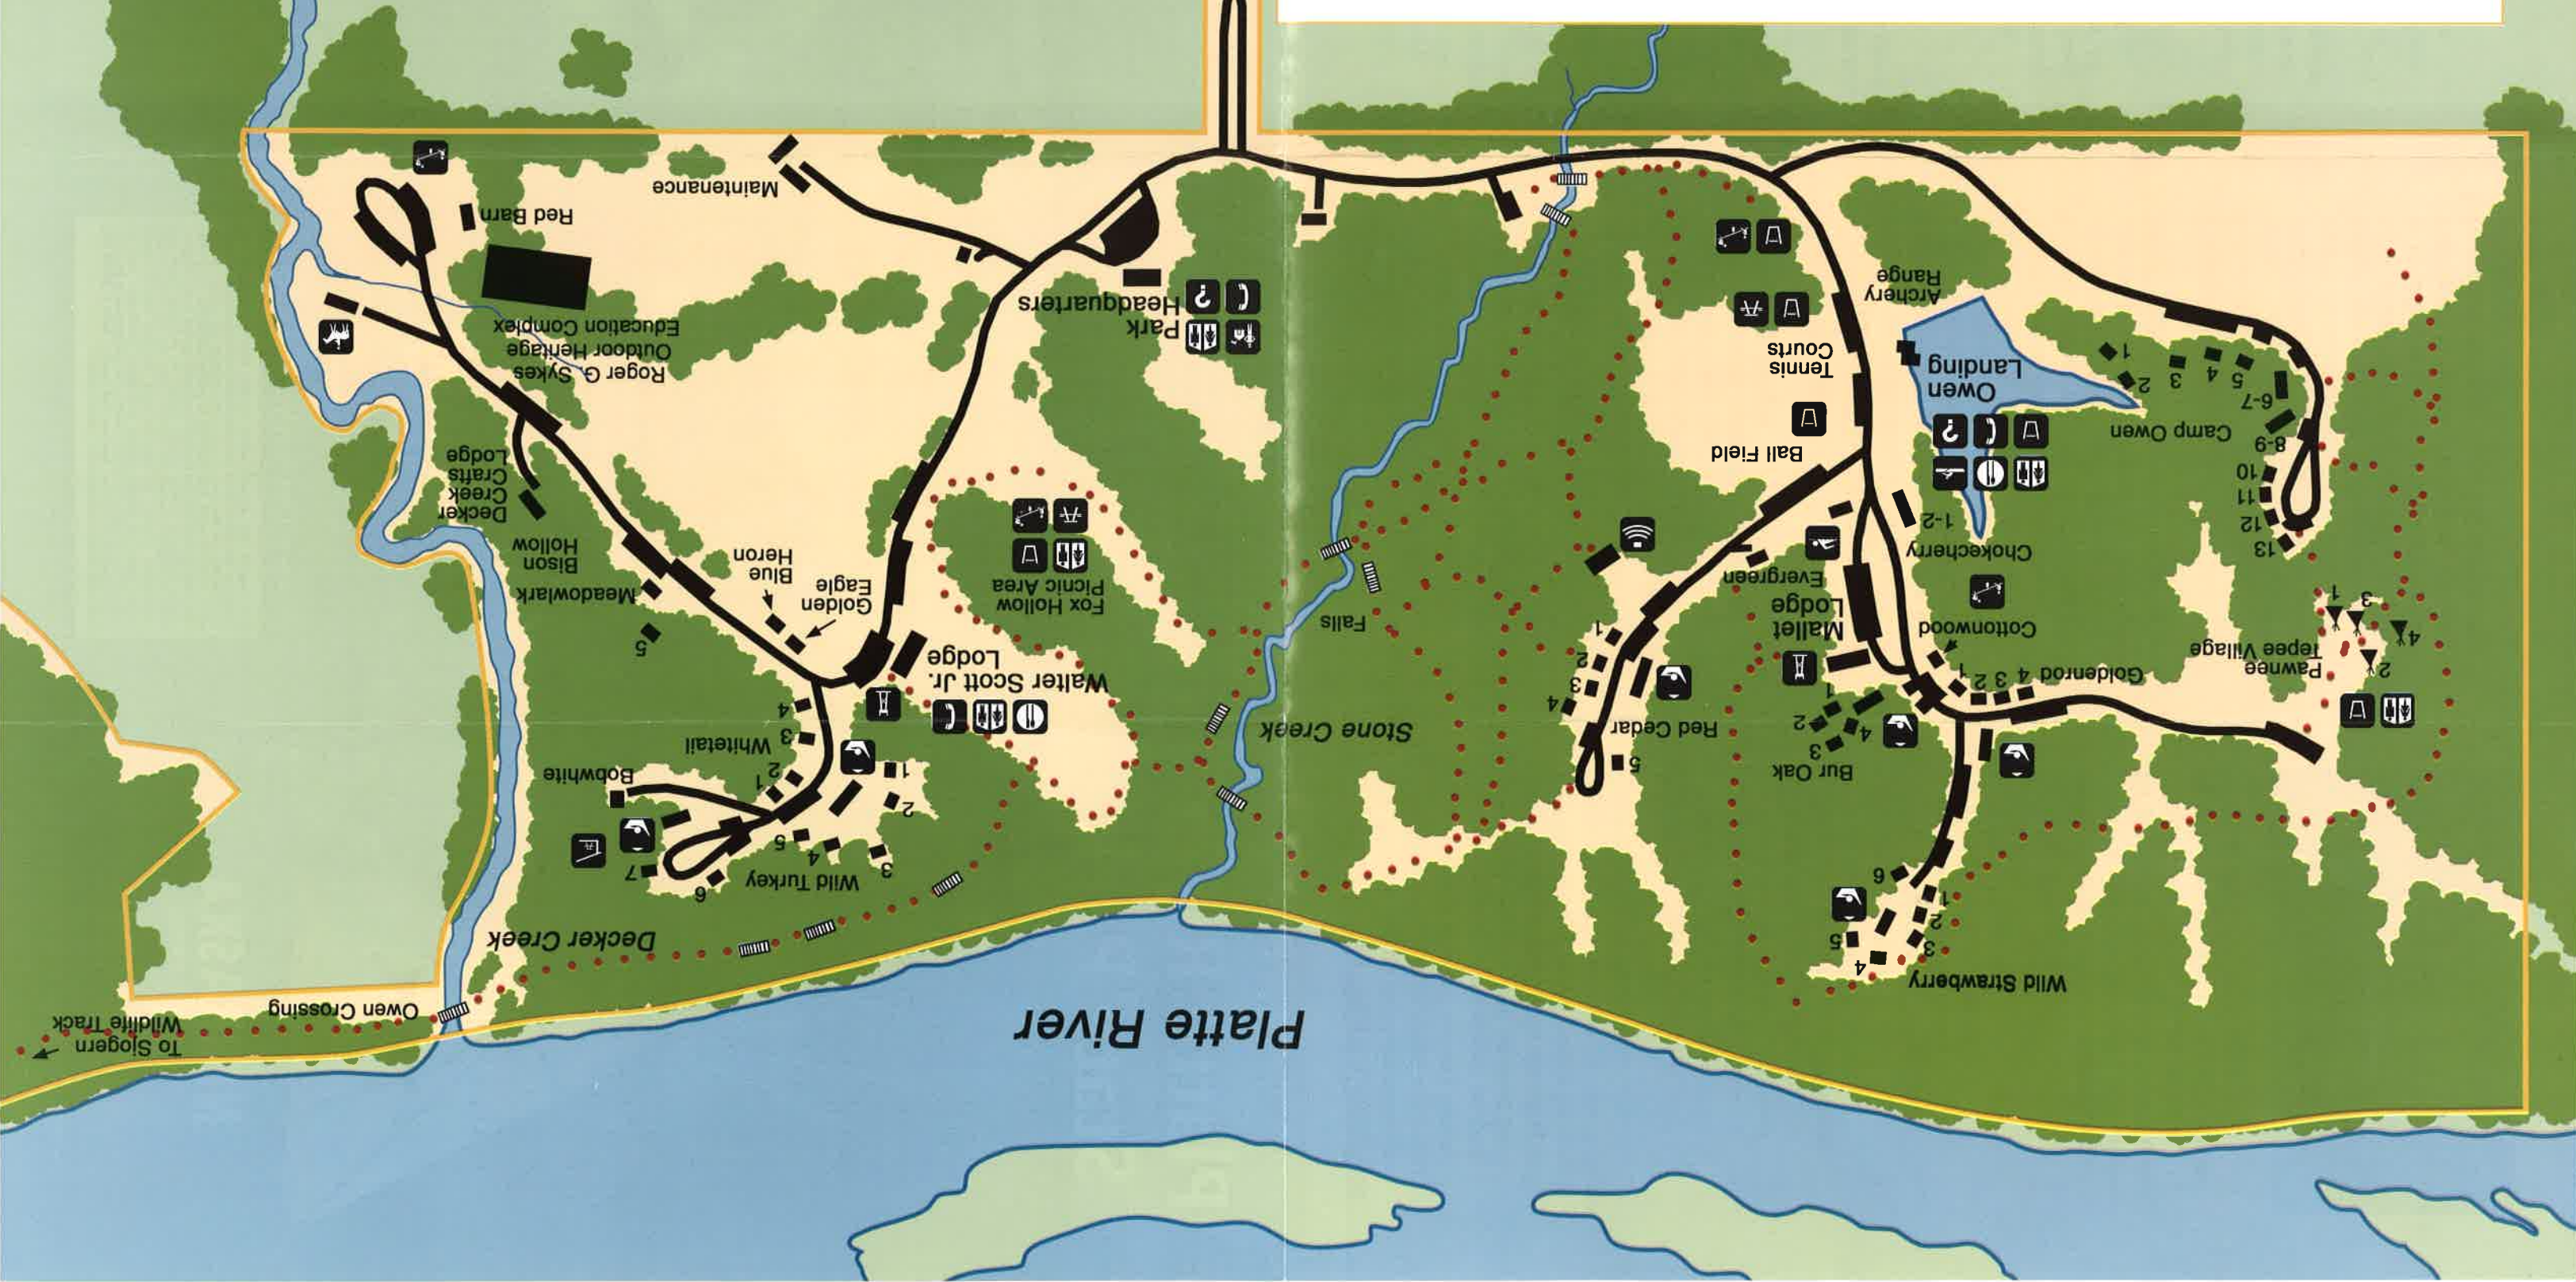

Platte River State Park

	Headquarters		Shower Restroom		Swimming Pool		Hiking Trails
	Information		Observation Tower		Horseback Riding		Bridges
	Picnic Area		Dining		Water		Park Boundaries
	Picnic Shelter		Phone		Theater		
	Restrooms		Paddle Boats		Playground		

Platte River

Owen Crossing
Wildlife Track
To Slogern